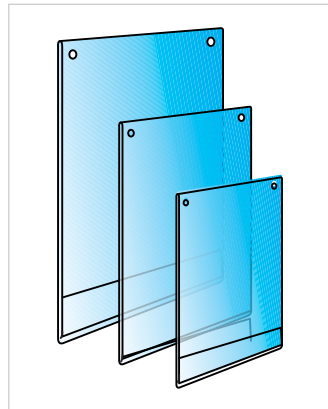

## Showcard Frame

With portrait insert. Landscape insert also available on A3 - A6 frames.

Material: shatterproof plastic.

Colour: orange, red, green, grey, blue, yellow, white or black

Standard colours, insert on short side.

Format: A1 portrait/landscape

Starting with € 7,50 each

Standard colours, insert on short side.

Format: A2 portrait/landscape

Starting with € 3,56 each

Standard colours. Format: A3

portrait/landscape

Insert on short side

Starting with € 1,94 each

Standard colours. Format: A4

portrait/landscape

Insert on short side

Starting with € 1,13 each

Standard colours. Format: A5

portrait/landscape

Insert on short side

## Showcard Pocket with punched holes

With 2 punched holes. Material: 0.4 mm anti-reflective PVC

Format: A3 portrait

From € 2,23 each

Format: A3 landscape

From € 2,23 each

Format: A4 portrait

From € 1,75 each