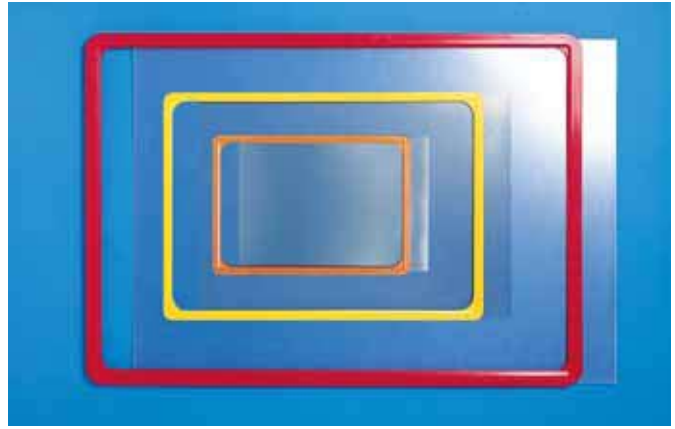

Showcard Stands & Frames

Showcard Frame

With portrait insert. Landscape insert also available on A3 - A6 frames.

Material: shatterproof plastic.

Colour: orange, red, green, grey, blue, yellow, white or black

Standard colours, insert on short side.

Format: A1 portrait/landscape

Starting with € 7,50 each

Standard colours, insert on short side.

Format: A2 portrait/landscape

Starting with € 3,56 each

Standard colours. Format: A3

portrait/landscape

Insert on short side

Starting with € 1,94 each

Standard colours. Format: A4

portrait/landscape

Insert on short side

Starting with € 1,13 each

Standard colours. Format: A5

portrait/landscape

Insert on short side

Starting with € 1,06 each