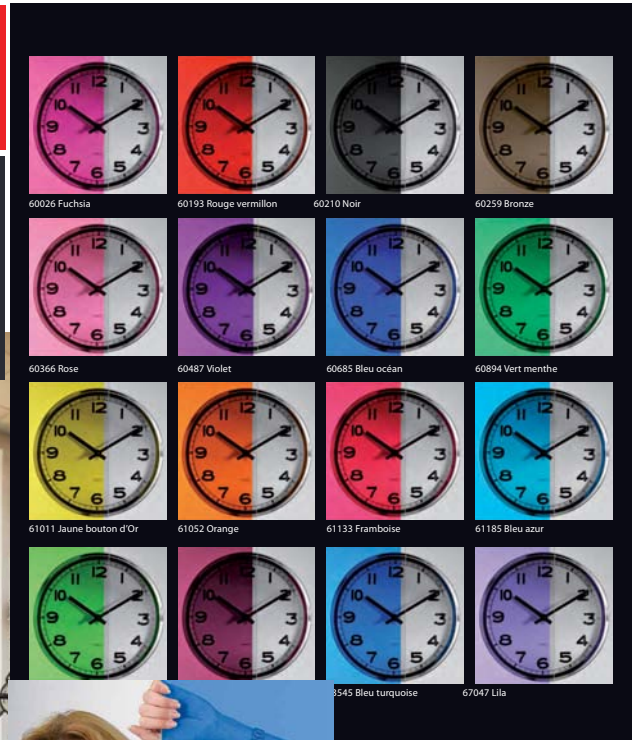

# SOLID COLOR FILM

Thanks to these color films you can tint all types of glazing: windows, partitions in PVC, showerscreens, glass tables, etc. Perfectly transparent, these films can provide color and cheerfulness to your glass, whilst still maintaining the transparency of the glass. Schools, gyms, hospitals, storefronts, public places can now be renewed by using them on the facades, glass walls.

**Durability :**  
 12 to 15 years for inside vertical application in Central Europe.  
 Internal surface with soapy water

**Dimensions**

1,52 x 2,50 m  
 1,52 x 10 m  
 1,52 x 30 m

Window Film

**Color Film**  
 transparents

Color your life, will be much better what you will see !  
 Prices from 11,70 Eur/ mp

All materials are fire Performance class M1

www.alchimia.ro

tel: +40 722558757